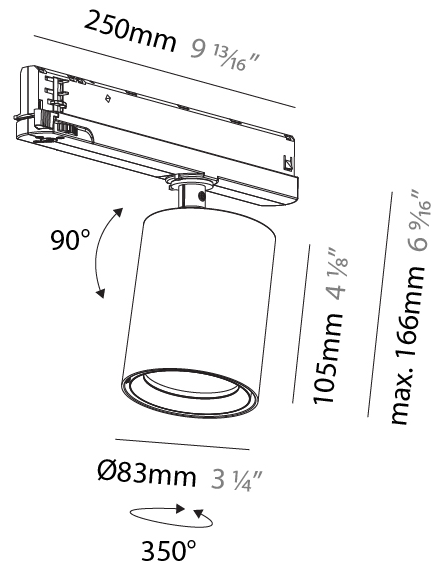

GENERAL

Series: Centriq
Subseries: Centriq In
Brand: Prolicht
Division: Architectural
Mounting Type: Track
Mounting Location: Ceiling
Subcategory: Spots

PHYSICAL

Shape: Cylinder
Diameter (mm): 83
Diameter (in): 3 1/4
Length (mm): 250
Length (in): 9 13/16
Height (mm): 166
Height (in): 6 9/16
Light Distribution: Adjustable / Direct
Weight (kg): 0.87
Fixture Finish: SSR / BKV / CWI / CRY / HAB / UFT / ITA / RUA / FTG / MYG / LOD / PUS / FRO / FUP / KIA / POP / BLS / SPG / MEY / GOH / GUM / CHC / COM / ABZ / JAG / OBR / MOS / ROR
Holder Finish: WHI / BLK
Accent Finish: SSR / BKV / CWI / CRY / HAB / LAG / UFT / ITA / RUA / RUR / MIC / FTG / MYG / TWT / LOD / PUS / FRO / FUP / KIA / POP / BLS / SPG / MEY / GOH / GUM / CHC / COM / ABZ / JAG
Fixture Material: Aluminum

ELECTRICAL

Lamp Type: LED (Zhaga Standard)
Input Wattage (W): 36.2
Total Output Wattage (W): 32.7
Dimming: Non-Dimmable / 0-10V Dimming
Driver Included: Yes
Driver Location: Integrated
Driver Type: Constant Current - 120Vac
Driver Class: Class 2
Input Voltage (V): 120

LED

Number of LEDs: 1
Color Temperature (°K): 2700 / 3000 / 3500 / 4000
Max. Delivered Lumen (lm): 2916 / 3037 / 3166 / 3320
Nominal Lumen (lm): 3471 / 3615 / 3769 / 3952
CRI: >90 CRI
Lamp Life (hrs): 50000

OPTICAL

Reflector°: 20 / 32 / 54
Adjustability: Rotational 350°; Tilt 90°

RATINGS AND CERTIFICATIONS

Certified By: CSA Certified to UL and CSA Standards
IP rating: IP20