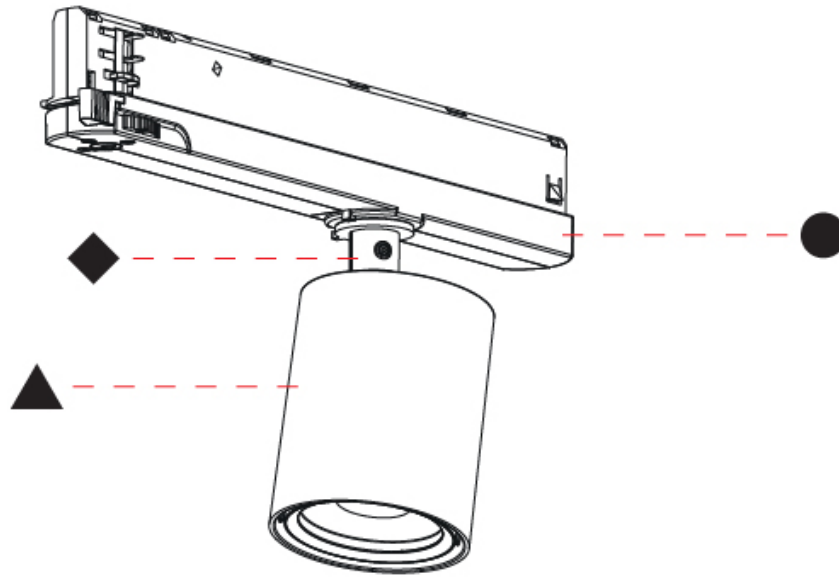

A3T216-

PROJECT
TYPE
SPECIFIER
QUANTITY
DATE