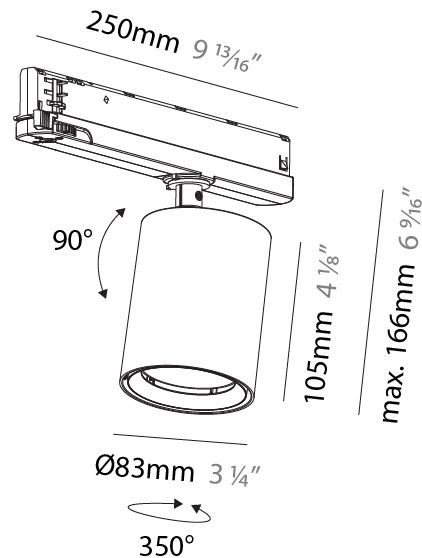

GENERAL

Series: Centriq
Subseries: Centriq In
Brand: Prolicht
Division: Architectural
Mounting Type: Track
Mounting Location: Ceiling
Subcategory: Spots

PHYSICAL

Shape: Cylinder
Diameter (mm): 83
Diameter (in): 3 1/4
Length (mm): 250
Length (in): 9 13/16
Height (mm): 166
Height (in): 6 9/16
Light Distribution: Adjustable / Direct
Weight (kg): 0.6
Fixture Finish: SSR / BKV / CWI / CRY / HAB / UFT / ITA / RUA / FTG / MYG / LOD / PUS / FRO / FUP / KIA / POP / BLS / SPG / MEY / GOH / GUM / CHC / COM / ABZ / JAG / OBR / MOS / ROR
Holder Finish: WHI / BLK
Accent Finish: SSR / BKV / CWI / CRY / HAB / LAG / UFT / ITA / RUA / RUR / MIC / FTG / MYG / TWT / LOD / PUS / FRO / FUP / KIA / POP / BLS / SPG / MEY / GOH / GUM / CHC / COM / ABZ / JAG
Fixture Material: Aluminum

ELECTRICAL

Lamp Type: LED (Zhaga Standard)
Input Wattage (W): 26
Total Output Wattage (W): 23.7
Dimming: Non-Dimmable / 0-10V Dimming
Driver Included: Yes
Driver Location: Integrated
Driver Type: Constant Current - 120Vac
Driver Class: Class 2
Input Voltage (V): 120

LED

Number of LEDs: 1
Color Temperature (°K): 2700 / 3000 / 3500 / 4000
Max. Delivered Lumen (lm): 1975 / 2056 / 2145 / 2245
Nominal Lumen (lm): 2429 / 2529 / 2638 / 2761
CRI: >90 CRI
Lamp Life (hrs): 50000

OPTICAL

Optic°: 12
Adjustability: Rotational 360°; Tilt 90° (±45°)

RATINGS AND CERTIFICATIONS

Certified By: Certified for North American Standards
IP rating: IP20

PROJECT
TYPE
SPECIFIER
QUANTITY
DATE