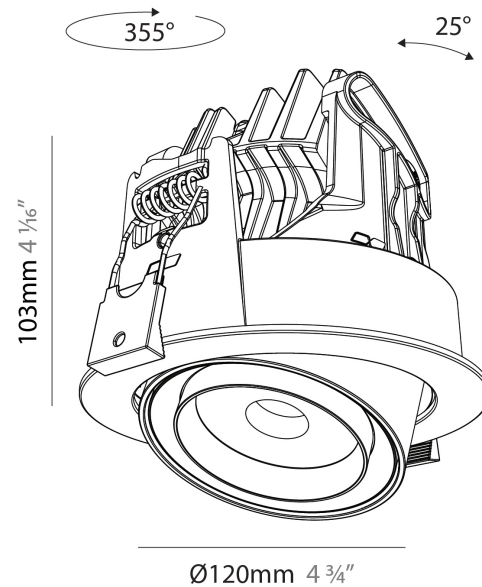

GENERAL

Series: Centriq
Subseries: Centriq Round Flex Adjustable
Brand: Prolicht
Division: Architectural
Mounting Type: Recessed
Mounting Location: Ceiling
Subcategory: Spots

PHYSICAL

Shape: Cylinder
Diameter (mm): 120
Diameter (in): 4 3/4
Height (mm): 105
Height (in): 4 1/8
Min. Recessing Depth (mm): 120
Min. Recessing Depth (in): 4 3/4
Light Distribution: Adjustable / Direct
Weight (kg): 0.666
Fixture Finish: SSR / BKV / CWI / CRY / HAB / UFT / ITA / RUA / FTG / MYG / LOD / PUS / FRO / FUP / KIA / POP / BLS / SPG / MEY / GOH / GUM / CHC / COM / ABZ / JAG / OBR / MOS / ROR
Fixture Material: Aluminum
Cut-out Measurements: Dia. 112mm / 4 7/16"

ELECTRICAL

Lamp Type: LED (Zhaga Standard)
Input Wattage (W): 20.5
Total Output Wattage (W): 18.1
Dimming: Tri-Mode (Non-Dimming and Phase Dimming (120Vac only) and 0-10V Dimming)
Driver Included: Yes
Driver Location: Recessed Housing
Driver Type: Constant Current - Universal
Driver Class: Class 2
Housing: ENCP 3
Input Voltage (V): 120 - 277
Constant Current (MA): 500

LED

Color Temperature (°K): 2700 / 3000 / 3500 / 4000
Max. Delivered Lumen (lm): 1201 / 1294 / 1346 / 1373
Nominal Lumen (lm): 1668 / 1797 / 1869 / 1907
CRI: >90 CRI
Lamp Life (hrs): 50000

OPTICAL

Beam Angle: 18 - 46
Adjustability: Rotational 350° / Tilt 25°

RATINGS AND CERTIFICATIONS

Certified By: CSA Certified to UL and CSA Standards
IP rating: IP20